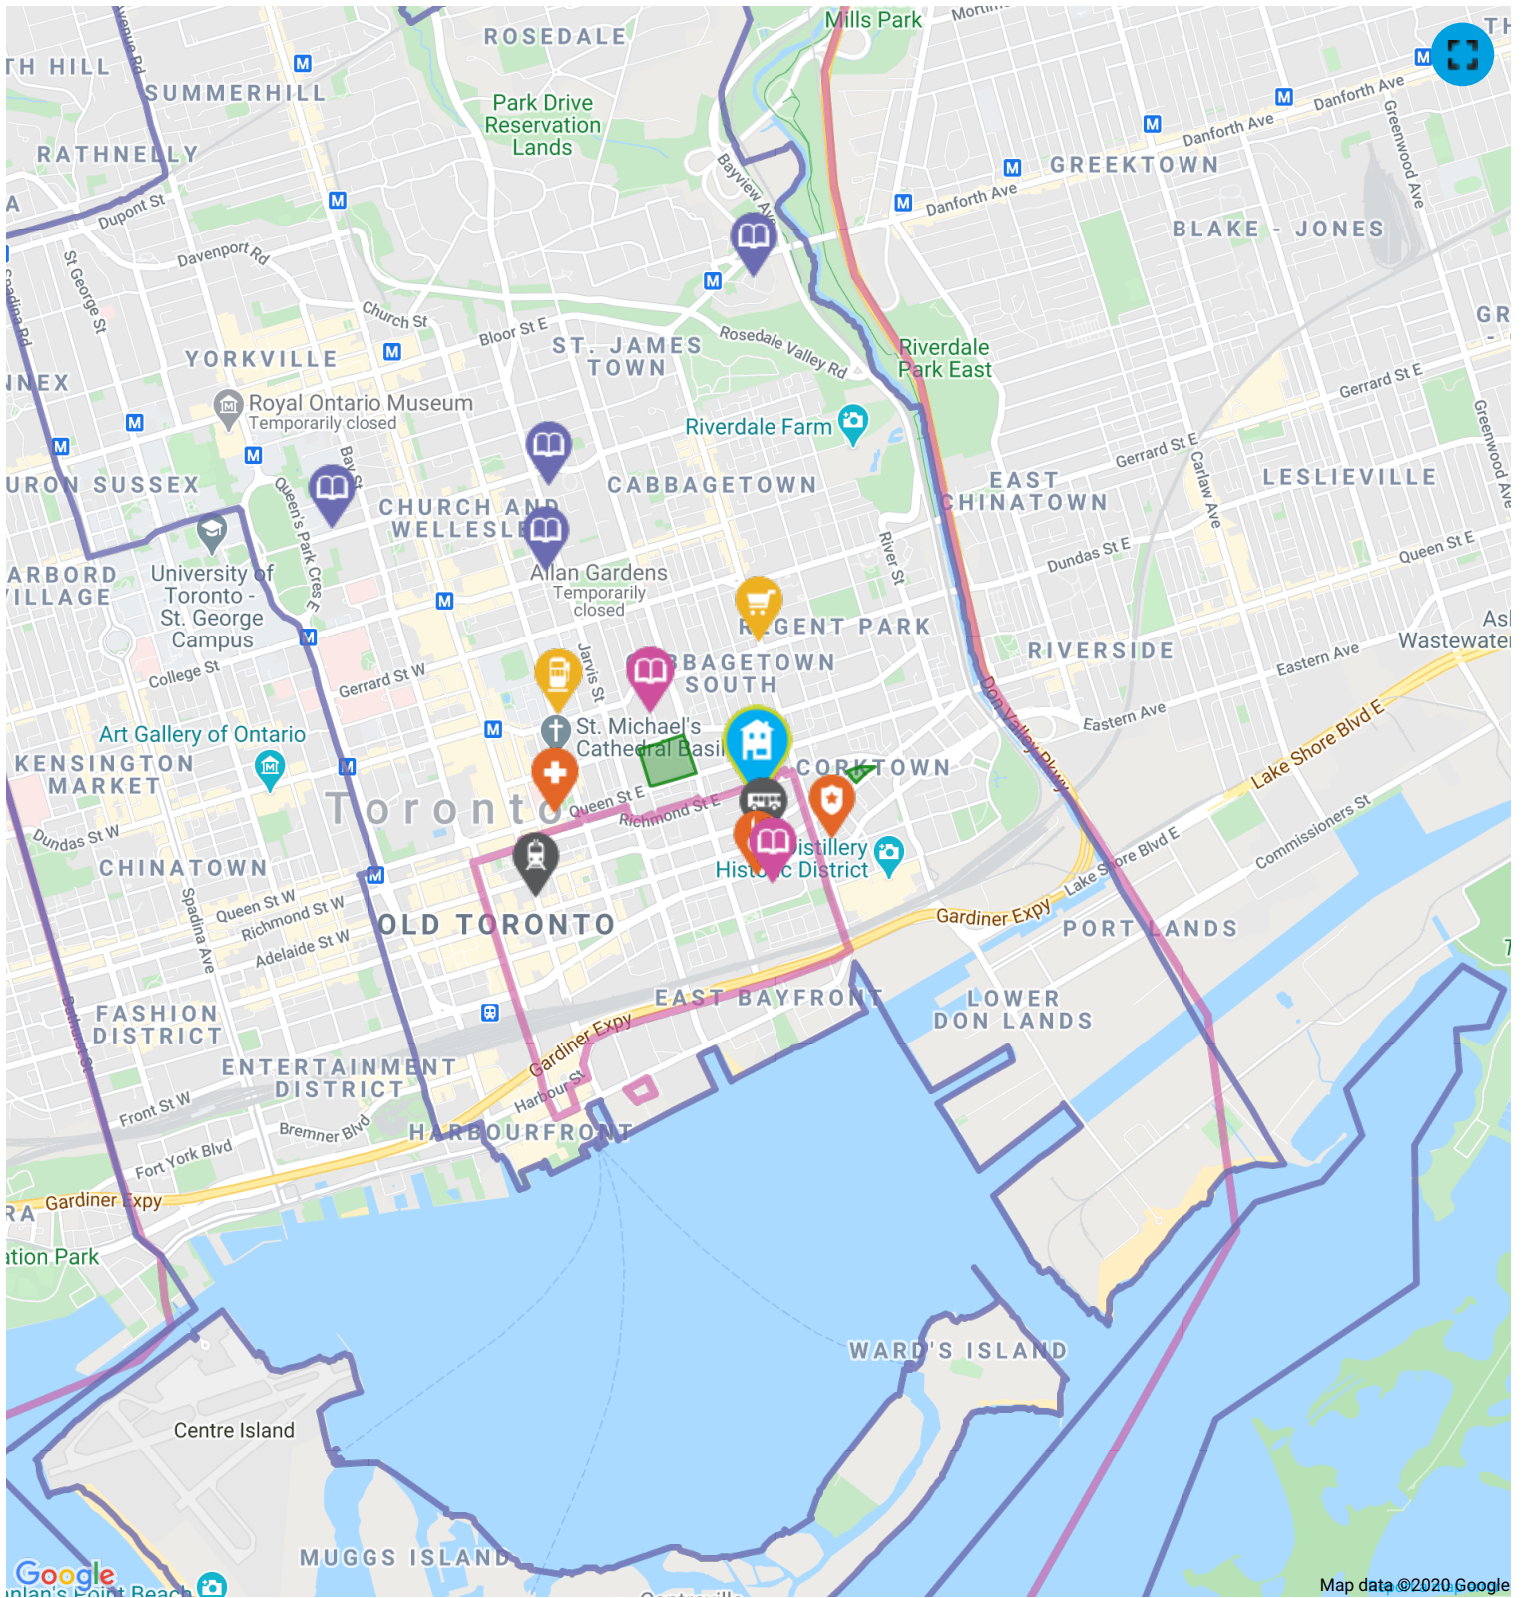

The Safety Score is based on proximity to emergency service agencies, specifically Fire Stations, Police Stations, and Hospitals.

The Convenience Score is based on proximity to Gas Stations, Pharmacies, and Grocery Stores.

- Elementary Schools
- Middle Schools
- High Schools
- Transit
- Safety
- Elementary Attendance Zone
- Middle Attendance Zone
- High Attendance Zone
- Parks
- Convenience